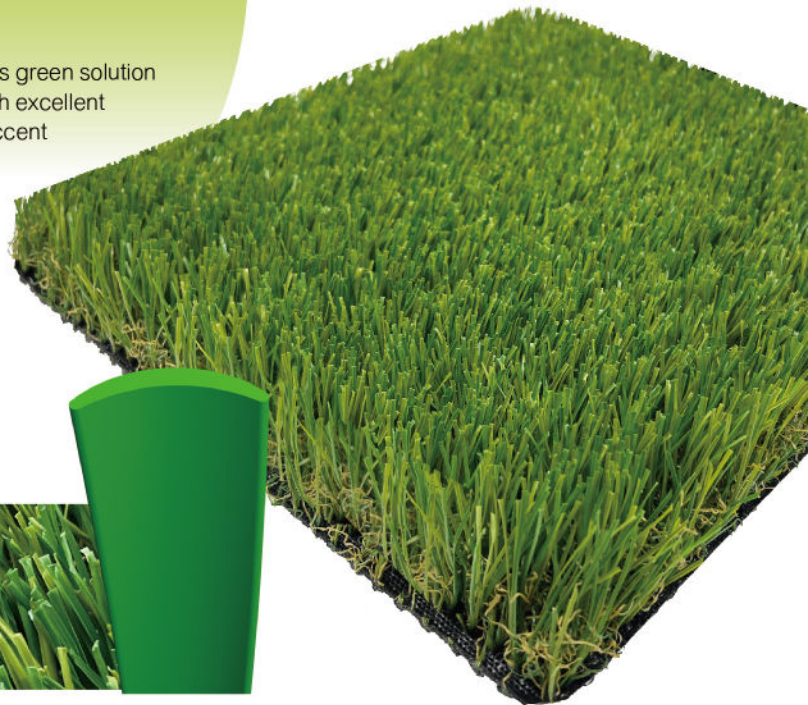

503-877-7424 , 503-440-7132

BERMUDA

● As Real as Natural Grass

Embodying the grace and charm of natural grass, this green solution infuses an authentic touch right at your doorstep. With excellent uprightness and elegant colors, it adds a stunning accent to any environment, offering a naturalistic and inviting ambiance.

● Durable and Resilient

More than just a beautiful sight, our offering ensures longevity. Its well-crafted **C-shaped yarns** exhibit excellent resilience and durability, keeping the turf in pristine condition even under high foot traffic.